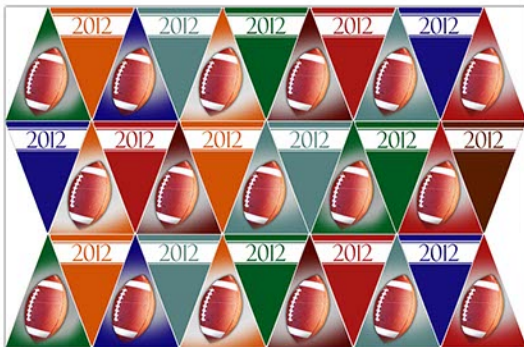

**FOOTBALL CHAMPIONSHIP
SMALL CURVED TRIANGLE**
w/ Edible Art
3" L x 3" W
EA1243

**FOOTBALL CHAMPIONSHIP
DISC DESSERT TOPPER**
w/ Edible Art
2" Discs With 1/2" Tab
EA1486

**FOOTBALL CHAMPIONSHIP
WEDGE**
w/ 2 Color Silkscreen
1 5/8" W x 4 3/4" H
GE1601

FOOTBALL DIAMOND GARNISH
w/ Applique
2 1/2" L x 1 1/2" W
AP3529
30 Diamonds Per Sheet

SMALL FOOTBALL TWIST SET
w/ Football Transfer
1 1/4" W x 2 3/4" L
GP156122 - 144 Per Case

SMALL FOOTBALL
Flat or 2 Piece w/ Edible Art Label
2 3/8" L x 1 1/4" W
Flat - SP236E
2 Piece - SP235E