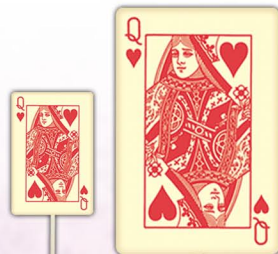

CHOCOLATE Accents Teaparty

SQUARES
w/ Edible Art
3 Different Designs
1 1/2" L x 1 1/2" W
EA0212

TEAPOT
w/ Edible Art Label
5 1/4" L x 2 1/2" W x 4" H
TB517

TEAPOT STAND
w/ 1 Color Silkscreen
4" Diameter
GE704

SMALL PITCHER
2" L x 1 1/2" W x 2" H
TB4165

MODERN DEMI CUP
2 1/8" L x 3" W x 2 1/8" H
TB285

SAUCER
3 1/2" Diameter
TB305

ARTISAN TRUFFLES
BC739

DIAMOND
w/ Edible Art
1 1/2" Each Side x 2 1/2" H
EA127

MINI FLARED FLUTED DISH
1 3/4" Dia. x 1/2" H
DS055

MUSHROOM GARNISH
1 1/4" H x 1 1/8" Dia.
GP401

MINI SPOON
3 1/2" Length
TB505

PLAYING CARD SUITS
Set of 4
Each Approximately 1" L x 1" W
WP550

CLOSE UP

QUEEN OF HEARTS
LOLLIPOP
w/ 1 Color Silkscreen
2 1/4" L x 1/2" W
WP541