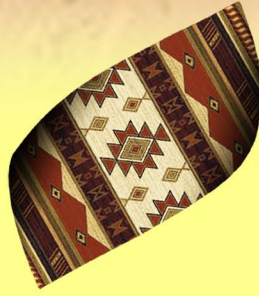

## CHOCOLATE Accents

**CHILE PEPPER**  
2 1/4" L x 1" W  
FD038

**SNAKE CHARMER'S BASKET**  
2 5/8" Dia. x 1 1/4" H  
IN230

**CURVED RECTANGLE**  
w/ Southwestern Edible Art  
1 1/2" W x 3" H  
EA123

**DIAMOND TOWER**  
w/ Cactus Edible Art  
2" W x 3" H  
GE1286

**LARGE COWBOY HAT**  
4 5/8" L x 3 1/2" W x 2 1/4" H  
WP180

**MEDIUM COWBOY BOOT**  
4 1/4" L x 2" W x 3 3/4" H  
WP155

**CACTUS**  
2 1/8" H x 1 3/4" W  
FL021

**SMALL SOMBRERO**  
2 3/8" Dia. x 3/4" H  
IN253