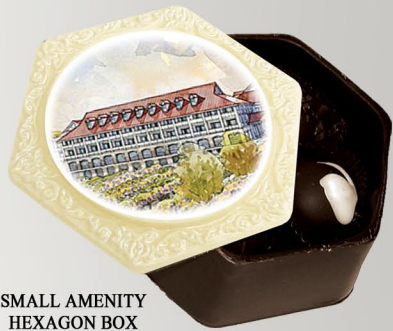

# Pardon our Dust CHOCOLATE Accents

**SMALL TOOLS**  
Range in size from 2 3/4" - 3"  
WP749

**WRENCH**  
1 1/2" W x 6" H  
WP951

**HAMMER**  
2 3/4" W x 4 1/2" H  
WP3041

**DOOR HANGER SIGN**  
w/ 1 Color Silkscreen  
5 7/8" L x 2 7/8" W  
WP257

**ENVELOPE W/ CARD**  
w/ 1 Color Silkscreen  
WP277  
Available Wrapped

**HARD HAT**  
w/ Edible Art Label  
3 1/4" L x 2" H  
White - WP310  
Yellow - WP3110

**ROUNDED ROOM KEY**  
w/ Edible Art  
3 1/2" L x 2 1/8" W  
EA7278

**SMALL AMENITY**  
**HEXAGON BOX**  
w/ Edible Art & 4 Truffles  
3 7/8" W x 1 5/8" H  
EA211  
Available Wrapped

**MEDIUM**  
**TRADITIONAL FRAME**  
w/ Edible Art  
5 3/4" L x 4 3/8" W  
EA3985

**SMALL EASEL**  
Sold Separately  
3 7/8" H  
TB008