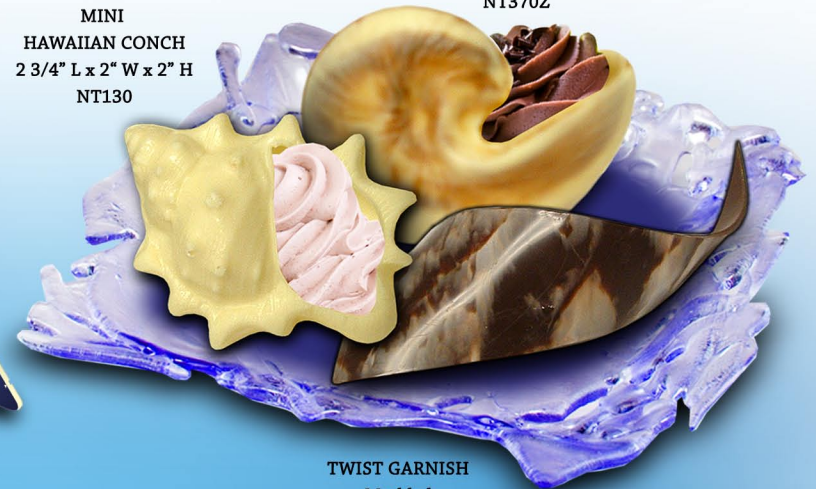

Atlantis *CHOCOLATE Accents*

CURVED RECTANGLE
w/ Atlantis Edible Art
3" L x 1 1/2" W
EA123

SMALL ASSORTED SEASHELLS
White w/ Pearl Dust
Sizes Range from 1 1/4" - 2"
NT494PD

SANDCASTLE
3" L x 3 1/2" H
NT420

SMALL TROPICAL FISH SET
Set of 3, Colorbrushed 2 Colors
NT5820C
A. 1 3/4" L x 7/8" W
B. 1 3/4" L x 1" W
C. 1 3/4" L x 1/2" W

COLUMN
Marbled
5 1/4" Height
IN032Z

SMALL ANCHOR
1 1/2" L x 2" W
NT010

PYRAMID
2 Piece
4 1/4" W x 2 3/4" H
GE923

SMALL FLAG BANNER
w/ Atlantis Edible Art
4" L x 1 1/4" H
EA080

CURVED TRIANGLE
w/ Atlantis Edible Art
3" W x 3" H
EA092

MINI HAWAIIAN CONCH
2 3/4" L x 2" W x 2" H
NT130

TWIST GARNISH
Marbled
5" L x 2" W
GP14840Z

MINI NAUTILUS SHELL
Marbled
3" L x 1 1/2" W x 2 1/4" H
NT370Z