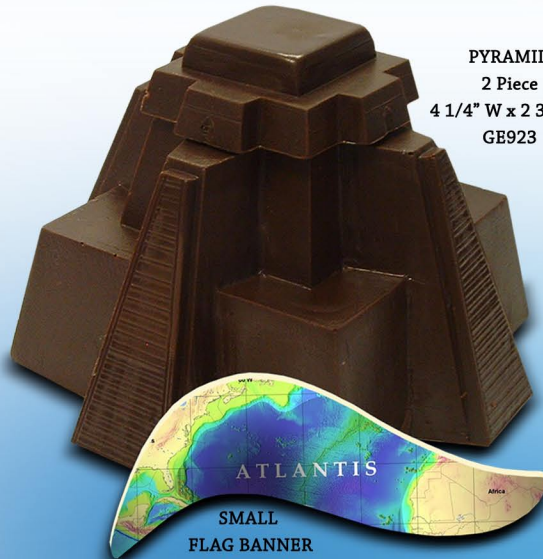

Atlantis *CHOCOLATE Accents*

CURVED RECTANGLE
w/ Atlantis Edible Art
3" L x 1 1/2" W
EA123

SMALL ASSORTED SEASHELLS
White w/ Pearl Dust
Sizes Range from 1 1/4" - 2"
NT494PD

SANDCASTLE
3" L x 3 1/2" H
NT420

SMALL TROPICAL FISH SET
Set of 3, Colorbrushed 2 Colors
NT5820C
A. 1 3/4" L x 7/8" W
B. 1 3/4" L x 1" W
C. 1 3/4" L x 1/2" W

COLUMN
Marbled
5 1/4" Height
IN032Z

SMALL ANCHOR
1 1/2" L x 2" W
NT010

PYRAMID
2 Piece
4 1/4" W x 2 3/4" H
GE923

SMALL FLAG BANNER
w/ Atlantis Edible Art
4" L x 1 1/4" H
EA080

CURVED TRIANGLE
w/ Atlantis Edible Art
3" W x 3" H
EA092

MINI HAWAIIAN CONCH
2 3/4" L x 2" W x 2" H
NT130

TWIST GARNISH
Marbled
5" L x 2" W
GP14840Z