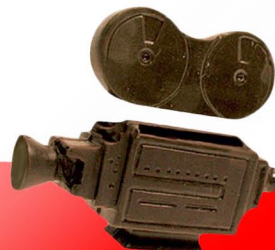

Theatrical Awards

LARGE AWARD
STATUE
Gold Brushed
TH004
6" H

FILM REEL

3 Piece w/ Film Transfer
TH157
1 1/2" H x 3 1/2" Dia.

TICKET STUB

w/ Silkscreen
TH465
2 1/2" L x 1 1/2" W

STAR TOWER

Gold Brushed
GE1263
2 3/4" H

FILM STRIP

w/ Transfer
TH150
4 1/4" W x 1" H

CLAPBOARD

TH060
3" L x 2 5/8" W

SMALL FLAG BANNER

w/ Hollywood Edible Art
EA080
1 1/4" L x 4" W

SMOOTH STAR DISH

w/ Silkscreen
DS175
4 1/4" L x 1" H

MOVIE AWARDS STAR

W/ Gold Sparkle Silkscreen
GE1225
2" Diameter

MOVIE CAMERA

2 Piece
TH330
4 1/2" L x 3 1/2" W

CLAPBOARD BOX

Holds 9 Truffles
TH058
5 1/4" L x 5 3/8" W

WEDGE

W/ Edible Art
EA790
2" W x 5 1/2" H