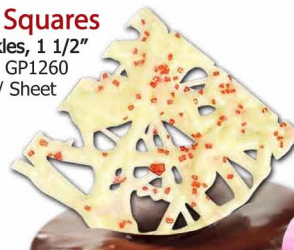

New!
Swirl Cup
 w/ Heart Garnish
 2 1/2"W x 3 1/4"H
 TB508V
 48 per case

New!
Diamond Ring
 1 3/8"H x 2"Dia.
 WP235

New!
Curl
 w/ 2 color Plaid Transfer
 5 1/4"L x 1/4"W
 VL032
 5 per roll

New!
Diamond Tower
 w/ 2 Color Splatter
 3"H x 2"W
 GE1287T
 96 per case

New!
Small Flag Banner
 w/ Edible Art label
 4"L x 1 1/4"H
 EA080

New!
Lattice Heart
 2" Dia.
 VL138R - Red
 VL138D - White or Dark

New!
Valentine's Triangle
 w/ 1 Color Silkscreen
 2"W x 3 1/2"H
 VL40868

New!
Sugar Squares
 w/ Red Sprinkles, 1 1/2"
 GP1260
 42 Squares p/ Sheet

New!
Curved Rectangle
 w/ Edible Art label
 1 1/2"W x 3"H
 EA123

Truffles

Banana
Cream Pie

Blackberry
Cheesecake

Blood Orange

Key Lime