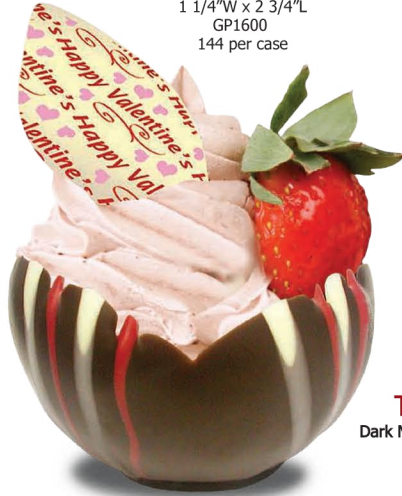

Valentine's Day

CHOCOLATE Accents

Hearts Accent Garnish
2 Tone
1 5/8"W x 2 3/4"H
VL059Z

Small Valentine's Twist
w/ 2 Color Transfer
1 1/4"W x 2 3/4"L
GP1600
144 per case

New! Cut-out Triangle
w/ Drizzle
3 3/8"H x 2 1/8"L
GE302

New! Valentine's Day Frame
w/ Edible Art & Gold Dust
4 1/2"L x 3 1/2"H
VL40864 (w/ Menu Stand in Cello)
VL0863 (Picture w/ Frame Only)

New! Mini Picture w/ Easel
2 1/4"W x 3 1/4"H
EA388
Artwork only - 1 5/8"L x 2"H
EA387